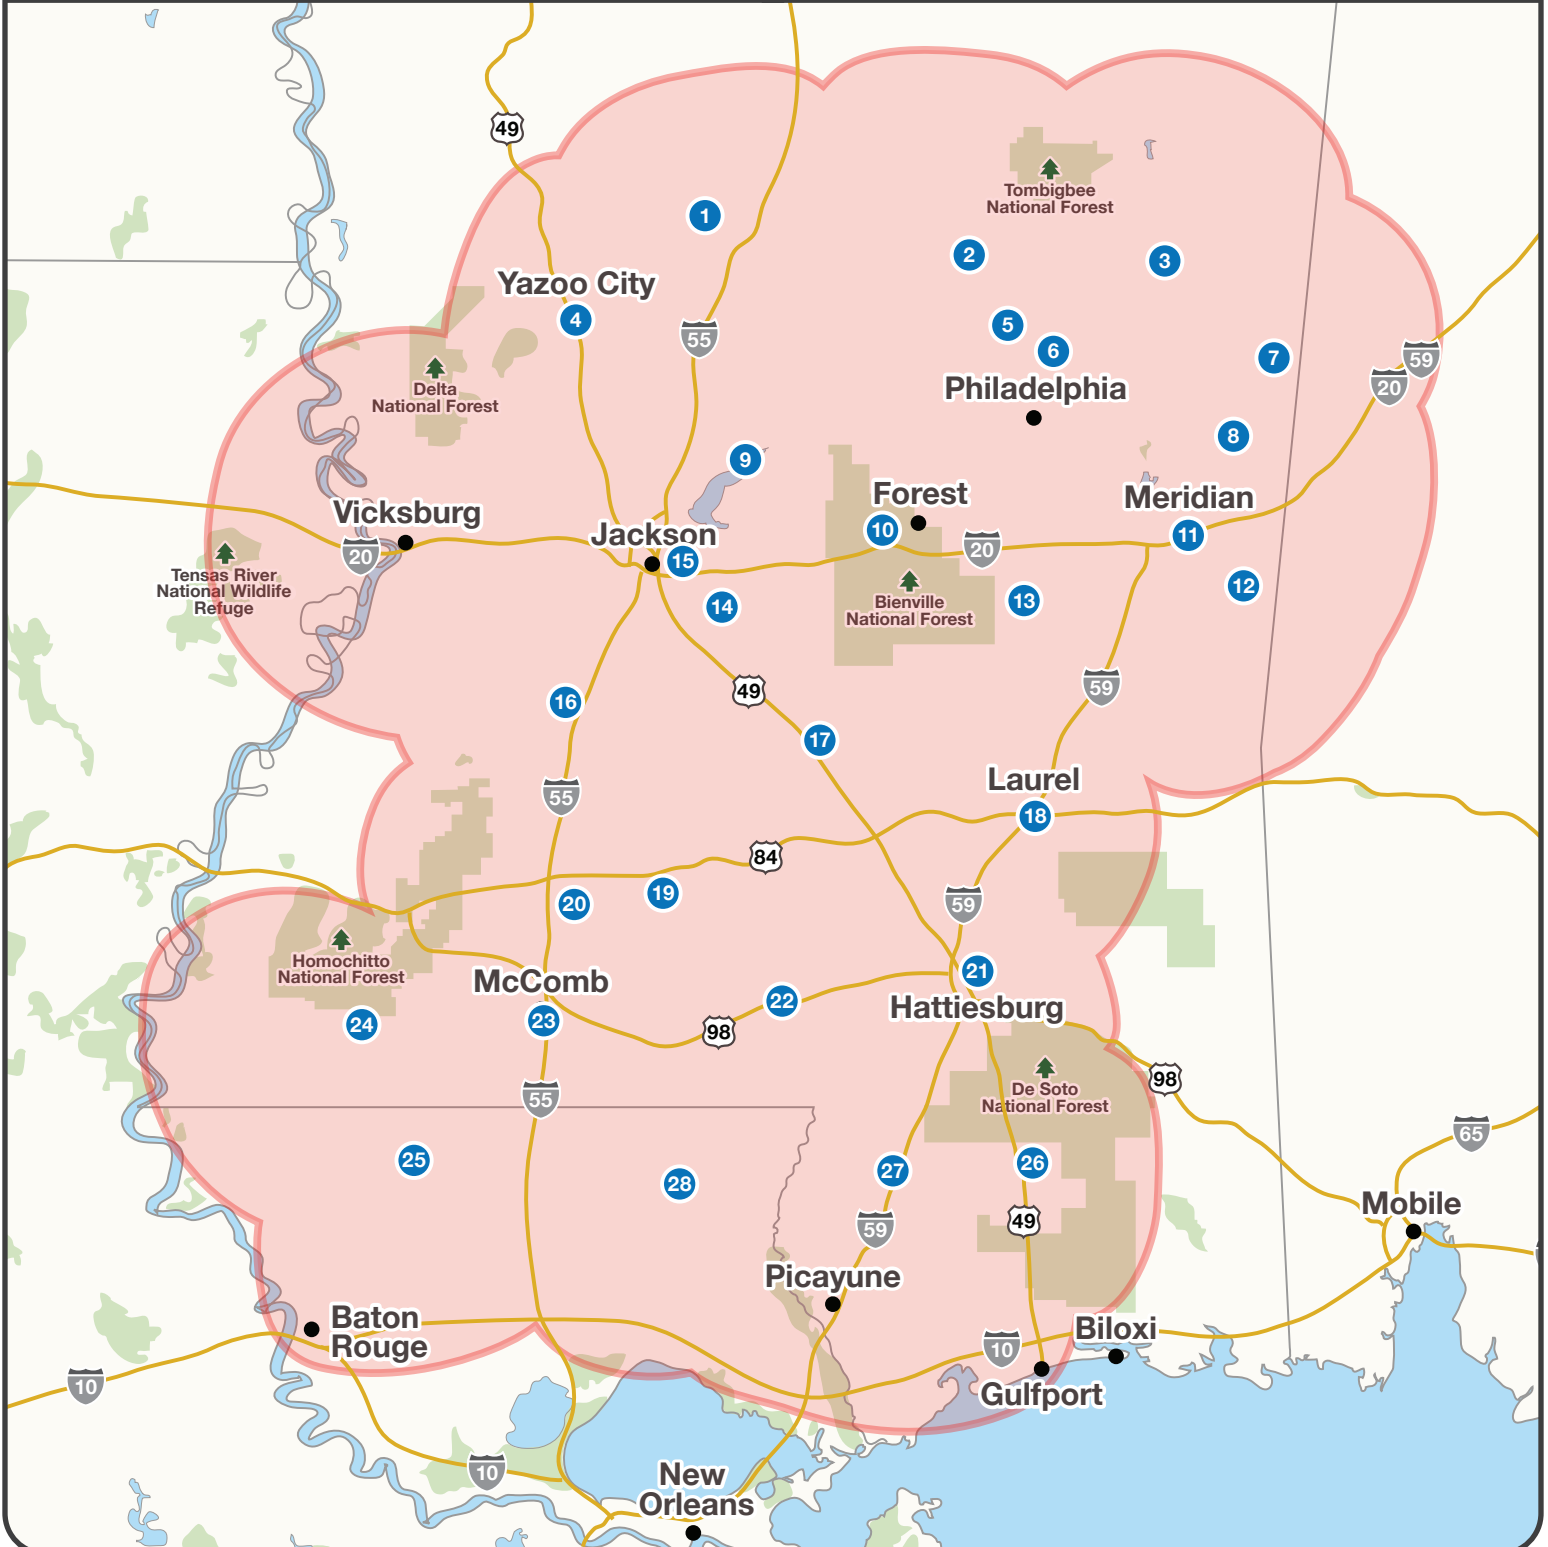

**COMNET Private Digital Network** — wide area digital voice and data two-way radio network consisting of 20 interconnected sites spanning over 400 miles throughout South Mississippi.

**(601) 584-9026**

## COMNET PRIVATE DIGITAL NETWORK

Note - Map is approximate service area. Actual service area may vary due to subscriber equipment used, terrain and atmospheric conditions.