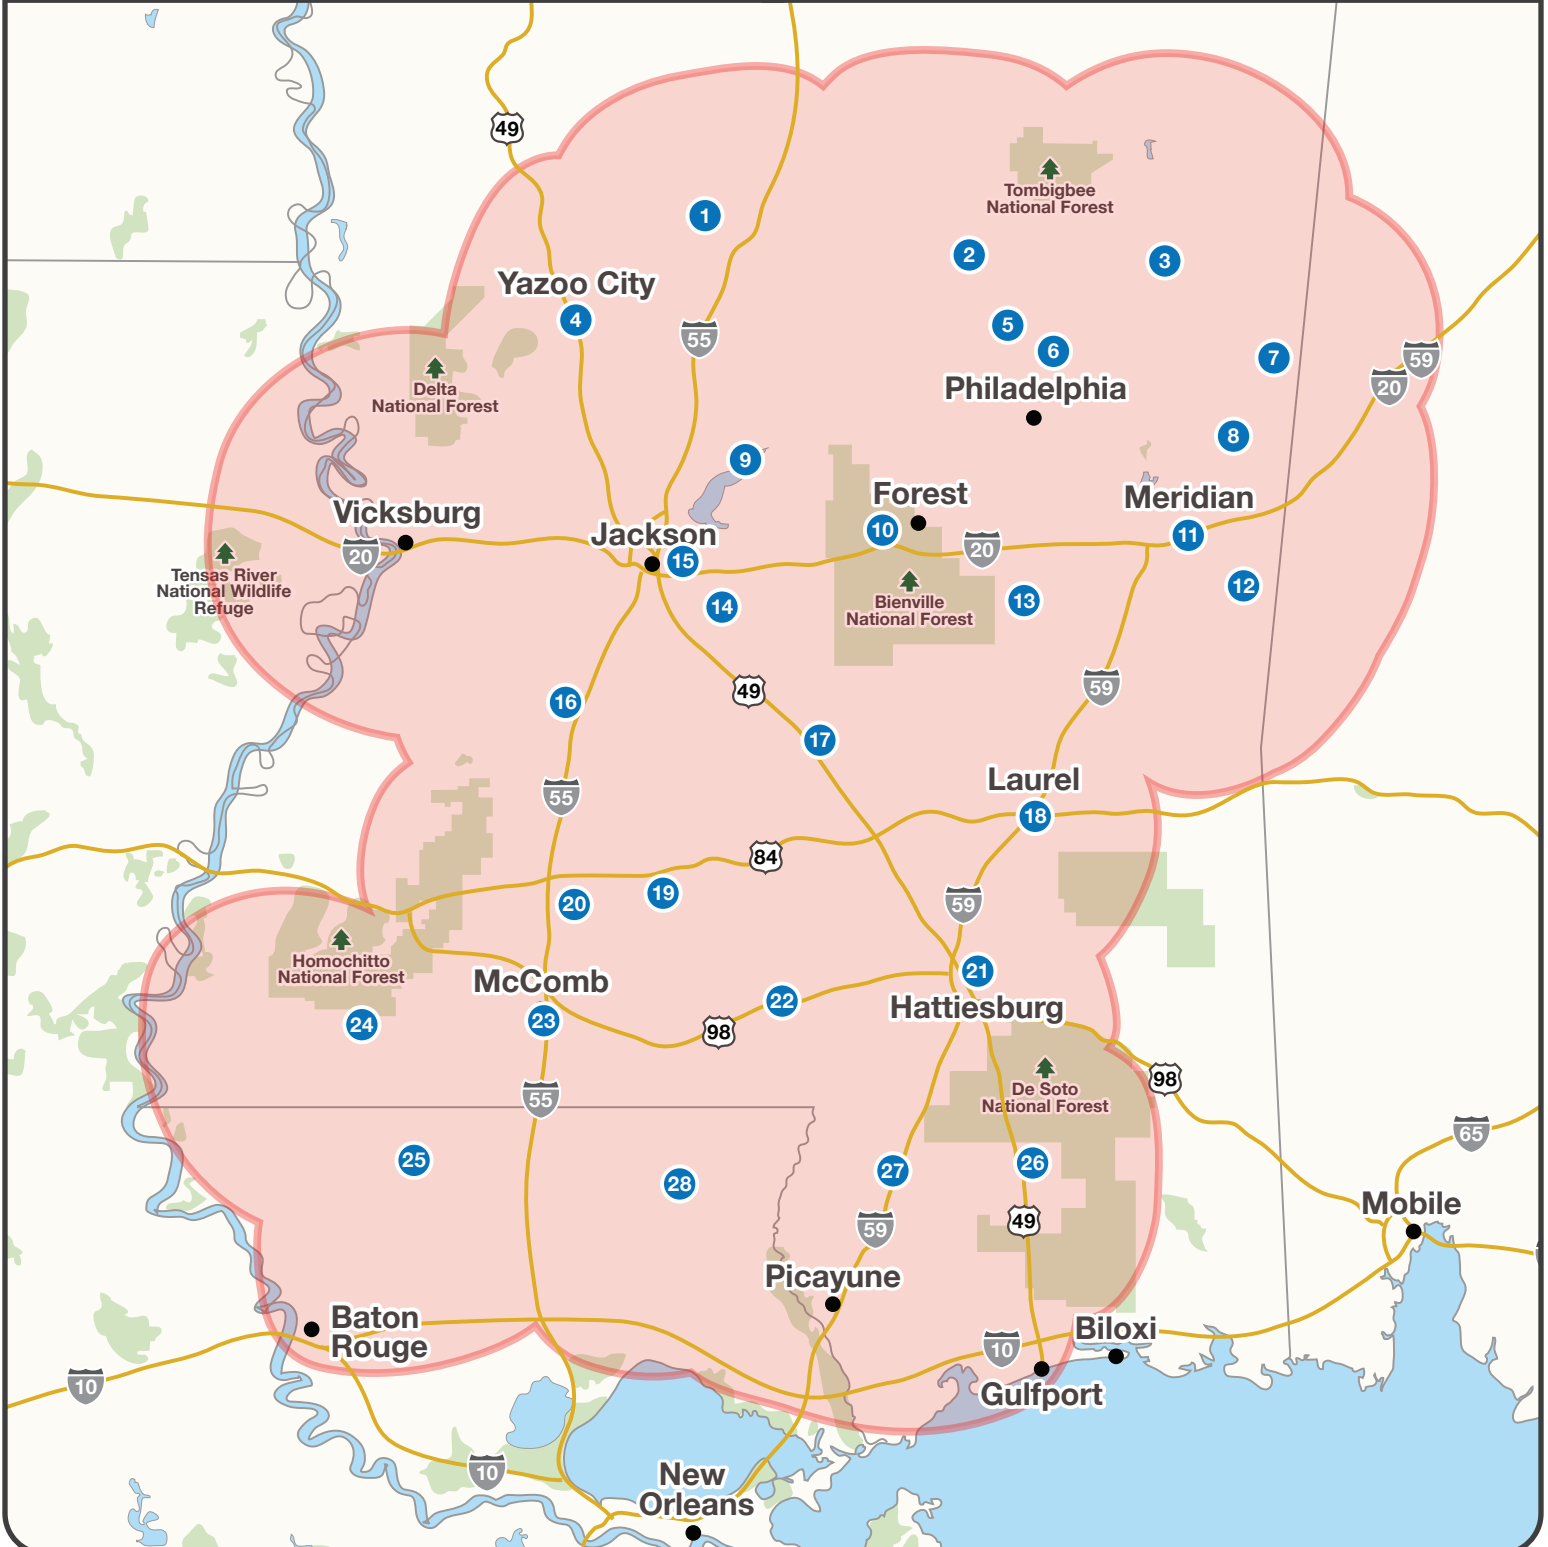

COMNET Private Digital Network — wide area digital voice and data two-way radio network consisting of 20 interconnected sites spanning over 400 miles throughout South Mississippi.

(601) 584-9026

www.comnetms.com

COMNET PRIVATE DIGITAL NETWORK

Note - Map is approximate service area. Actual service area may vary due to subscriber equipment used, terrain and atmospheric conditions.

COMNET Private Digital Network — wide area digital voice and data two-way radio network consisting of 20 interconnected sites spanning over 400 miles throughout South Mississippi.

(601) 584-9026

www.comnetms.com

Mississippi's Private Digital Network “Coast to the Capitol”

COMNET Private Digital Network — wide area digital voice and data two-way radio network consisting of 20 interconnected sites spanning over 400 miles throughout South Mississippi.

Coverage includes the major metropolitan areas and the major highway corridors including (**I55, I59, I20, Hwy 49, Hwy 98 and Hwy 84**).

The digital network allows for crystal clear voice communication along with data capability including **GPS, text messaging, email, and custom 3rd party applications.**